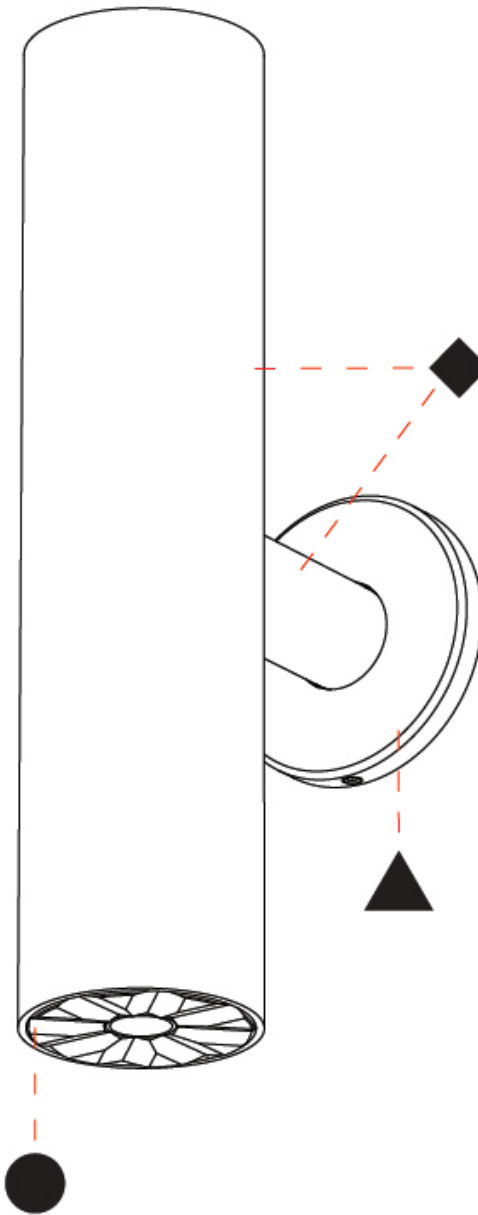

A33304-

PROJECT

TYPE

SPECIFIER

QUANTITY

DATE

A