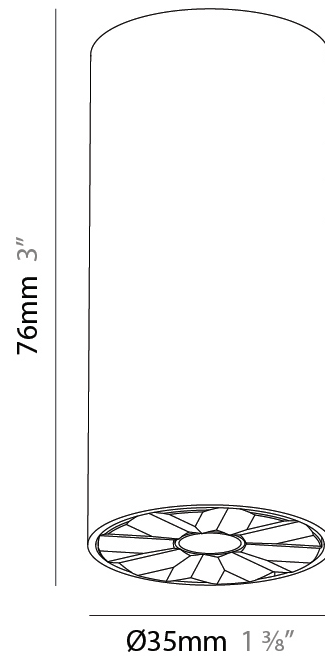

GENERAL

Series: Studio Collection
Subseries: Studio Collection 2
Partner: Prolicht
Division: Architectural
Installation: Surface
Product Type: Ceiling Surface
Mounting Location: Ceiling
Light Distribution: Direct

PHYSICAL

Aperture Sizes - Downlights: 1"
Shape: Cylinder
Diameter (mm): 38
Diameter (in): 1 1/2
Height (mm): 58
Height (in): 2 5/16
Ceiling Thickness (mm): 1 - 30
Ceiling Thickness (in): 1/16 - 1 3/16
Min. Recessing Depth (mm): 65
Min. Recessing Depth (in): 2 9/16
Weight (kg): 0.137
Fixture Finish: SSR / BKV / CWI / CRY / HAB / UFT / ITA / RUA / FTG / MYG / LOD / PUS / FRO / FUP / KIA / POP / BLS / SPG / MEY / GOH / CHC / COM / ABZ / JAG / OBR / MOS / ROR
Accent Finish: ALU / PBR
Fixture Material: Extruded Aluminum
Cut-out Measurements: 45mm, 1 3/4" Diameter

ELECTRICAL

Lamp Type: LED (Zhaga Standard)
Input Wattage (W): 6
Total Output Wattage (W): 5.4
Dimming: Tri-Mode (Non-Dimming and Phase Dimming (120Vac only) and 0-10V Dimming)
Driver Included: No
Driver Location: Remote
Driver Type: Constant Current - Universal
Driver Class: Class 2
Input Voltage (V): 120 - 277
Constant Current (MA): 500

LED

Color Temperature (°K): 2700 / 3000 / 3500 / 4000
Max. Delivered Lumen (lm): 235 / 252 / 316 / 270
Nominal Lumen (lm): 372 / 399 / 500 / 427
CRI: >90 CRI
Lamp Life (hrs): 50000

OPTICAL

Beam Angle: 32 / 58

RATINGS AND CERTIFICATIONS

Certified By: CSA Certified to UL and CSA Standards
IP rating: IP40