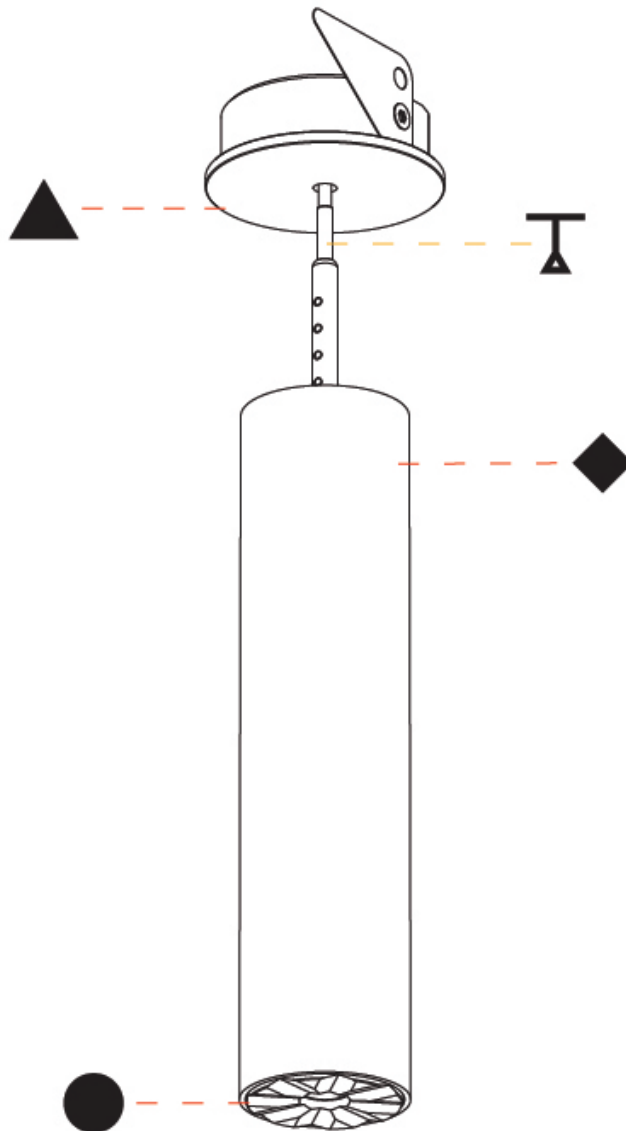

STUDIO COLLECTION 2 SUSPENSION

A300804-

PROJECT

TYPE

SPECIFIER

QUANTITY

DATE

A