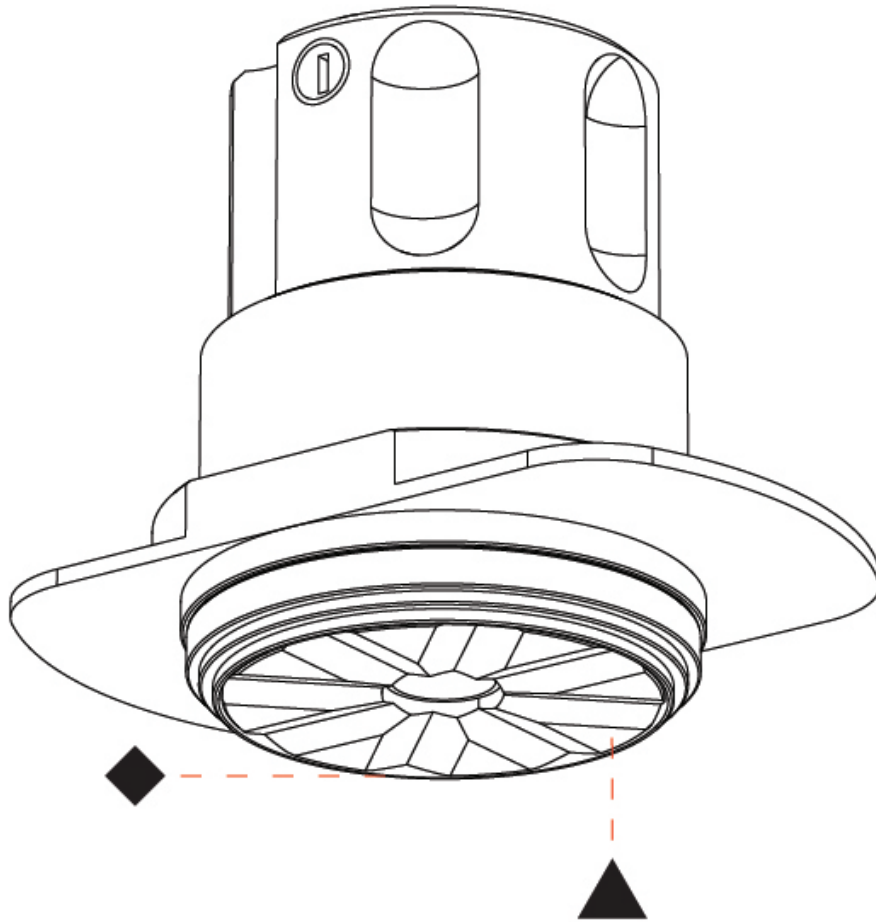

STUDIO COLLECTION 2 TRIMLESS

A350125-

PROJECT	_____
TYPE	_____
SPECIFIER	_____
QUANTITY	_____
DATE	_____

A