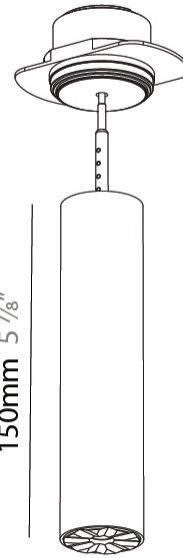

75mm 2 15/16"