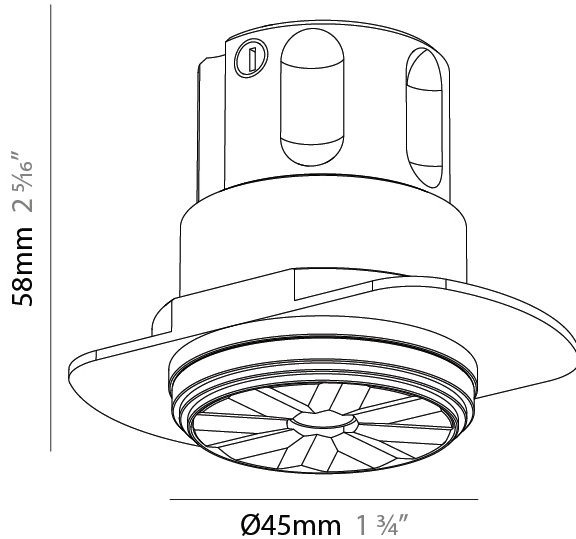

GENERAL

Series: Studio Collection
Subseries: Studio Collection 2
Partner: Prolicht
Division: Architectural
Installation: Trimless
Product Type: Downlight
Mounting Location: Ceiling
Light Distribution: Direct

PHYSICAL

Aperture Sizes - Downlights: 1"
Shape: Round
Diameter (mm): 38
Diameter (in): 1 1/2
Height (mm): 58
Height (in): 2 5/16
Ceiling Thickness (mm): 1 - 30
Ceiling Thickness (in): 1/16 - 1 3/16
Min. Recessing Depth (mm): 65
Min. Recessing Depth (in): 2 9/16
Weight (kg): 0.137
Fixture Finish: SSR / BKV / CWI / CRY / HAB / UFT / ITA / RUA / FTG / MYG / LOD / PUS / FRO / FUP / KIA / POP / BLS / SPG / MEY / GOH / CHC / COM / ABZ / JAG / OBR / MOS / ROR
Accent Finish: ALU / PBR
Fixture Material: Extruded Aluminum
Cut-out Measurements: 45mm, 1 3/4" Diameter

ELECTRICAL

Lamp Type: LED (Zhaga Standard)
Input Wattage (W): 6
Total Output Wattage (W): 5.4
Dimming: Tri-Mode (Non-Dimming and Phase Dimming (120Vac only) and 0-10V Dimming)
Driver Included: No
Driver Location: Remote
Driver Type: Constant Current - Universal
Driver Class: Class 2
Input Voltage (V): 120 - 277
Constant Current (MA): 500

LED

Color Temperature (°K): 2700 / 3000 / 3500 / 4000
Max. Delivered Lumen (lm): 310 / 328 / 347 / 356
Nominal Lumen (lm): 460 / 487 / 514 / 528
CRI: >90 CRI
Lamp Life (hrs): 50000

OPTICAL

Beam Angle: 32 / 58

RATINGS AND CERTIFICATIONS

Certified By: CSA Certified to UL and CSA Standards
IP rating: IP40