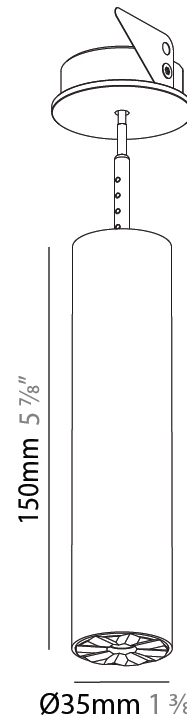

Ø50mm 1 15/16"