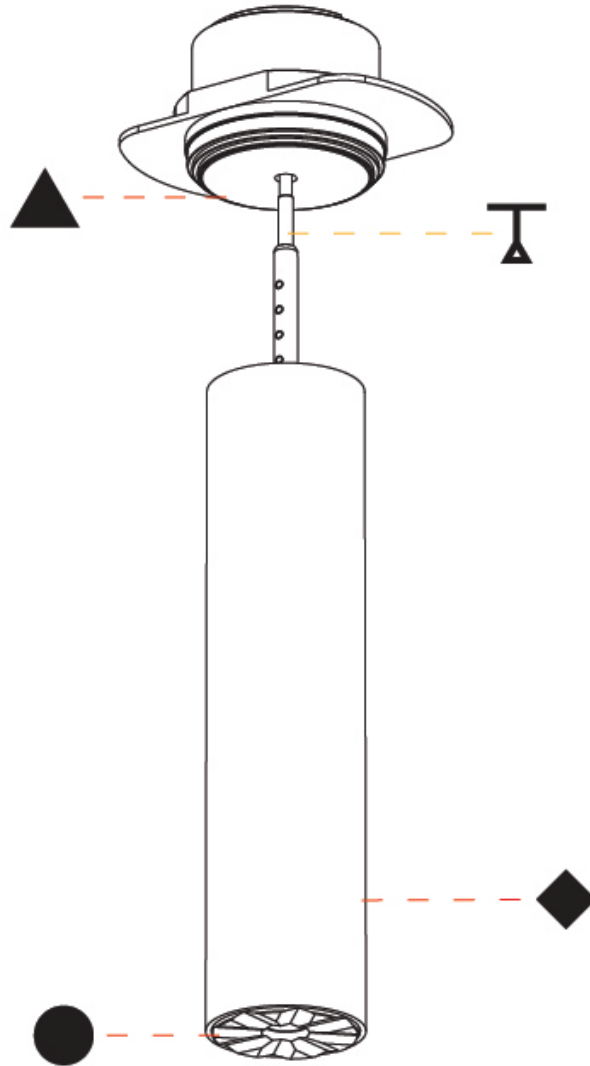

STUDIO COLLECTION 2 SUSPENSION

A300803-

PROJECT
TYPE
SPECIFIER
QUANTITY
DATE

A