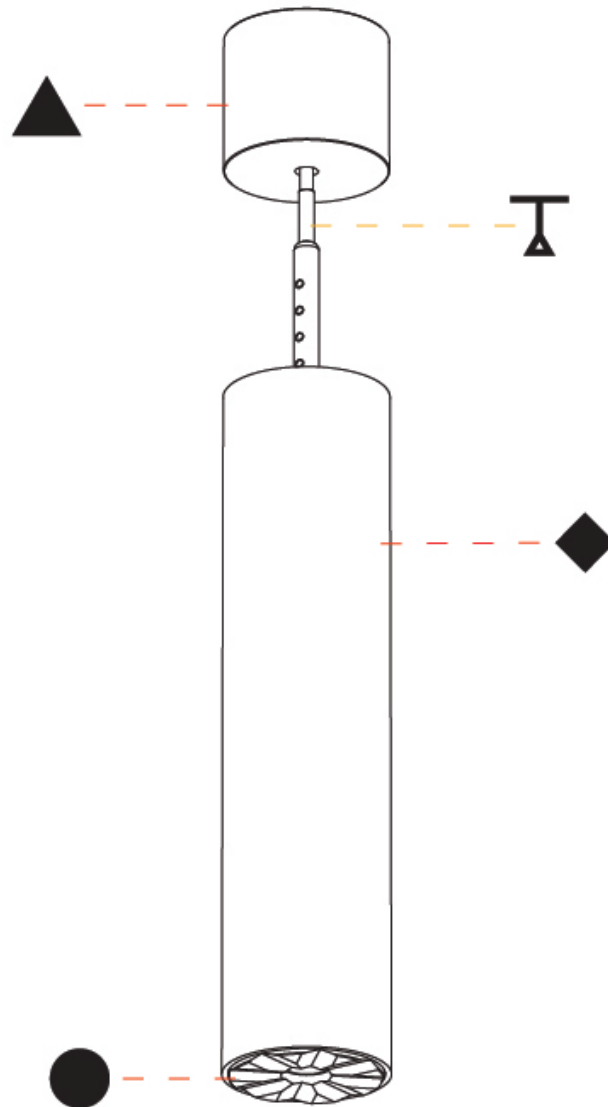

STUDIO COLLECTION 2 SUSPENSION

A300805-

PROJECT
TYPE
SPECIFIER
QUANTITY
DATE

A