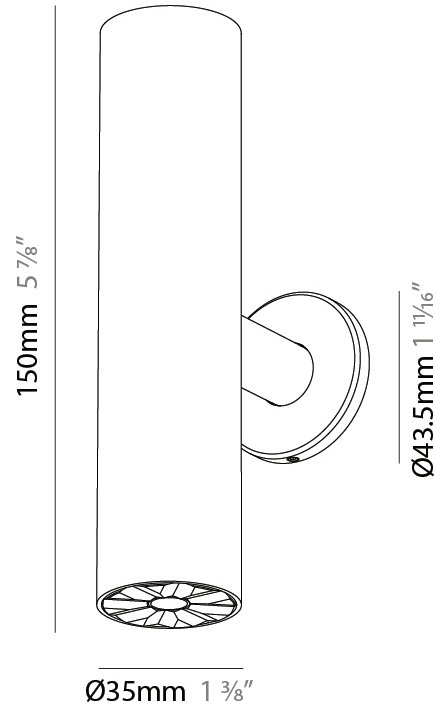

GENERAL

Series: Studio Collection
Subseries: Studio Collection 2
Partner: Prolicht
Division: Architectural
Installation: Surface
Product Type: Wall Surface
Mounting Location: Wall
Light Distribution: Direct / Indirect

PHYSICAL

Shape: Cylinder
Diameter (mm): 35
Diameter (in): 1 3/8
Height (mm): 150
Height (in): 5 7/8
Weight (kg): 0.338
Fixture Finish: SSR / BKV / CWI / CRY / HAB / UFT / ITA / RUA / FTG / MYG / LOD / PUS / FRO / FUP / KIA / POP / BLS / SPG / MEY / GOH / CHC / COM / ABZ / JAG / OBR / MOS / ROR
Accent Finish: ALU / PBR
Fixture Material: Extruded Aluminum
Cut-out Measurements: 19mm/3/4" Diameter

ELECTRICAL

Lamp Type: LED (Zhaga Standard)
Input Wattage (W): 13
Total Output Wattage (W): 11.8
Dimming: Tri-Mode (Non-Dimming and Phase Dimming (120Vac only) and 0-10V Dimming)
Driver Included: No
Driver Location: Remote
Driver Type: Constant Current - Universal
Driver Class: Class 2
Input Voltage (V): 120 - 277
Constant Current (MA): 500

LED

Color Temperature (°K): 2700 / 3000 / 3500 / 4000
Max. Delivered Lumen (lm): 640 / 677 / 715 / 734
Nominal Lumen (lm): 920 / 974 / 1028 / 1056
CRI: >90 CRI
Lamp Life (hrs): 50000

OPTICAL

Beam Angle: 32 / 58

RATINGS AND CERTIFICATIONS

Certified By: CSA Certified to UL and CSA Standards
IP rating: IP40